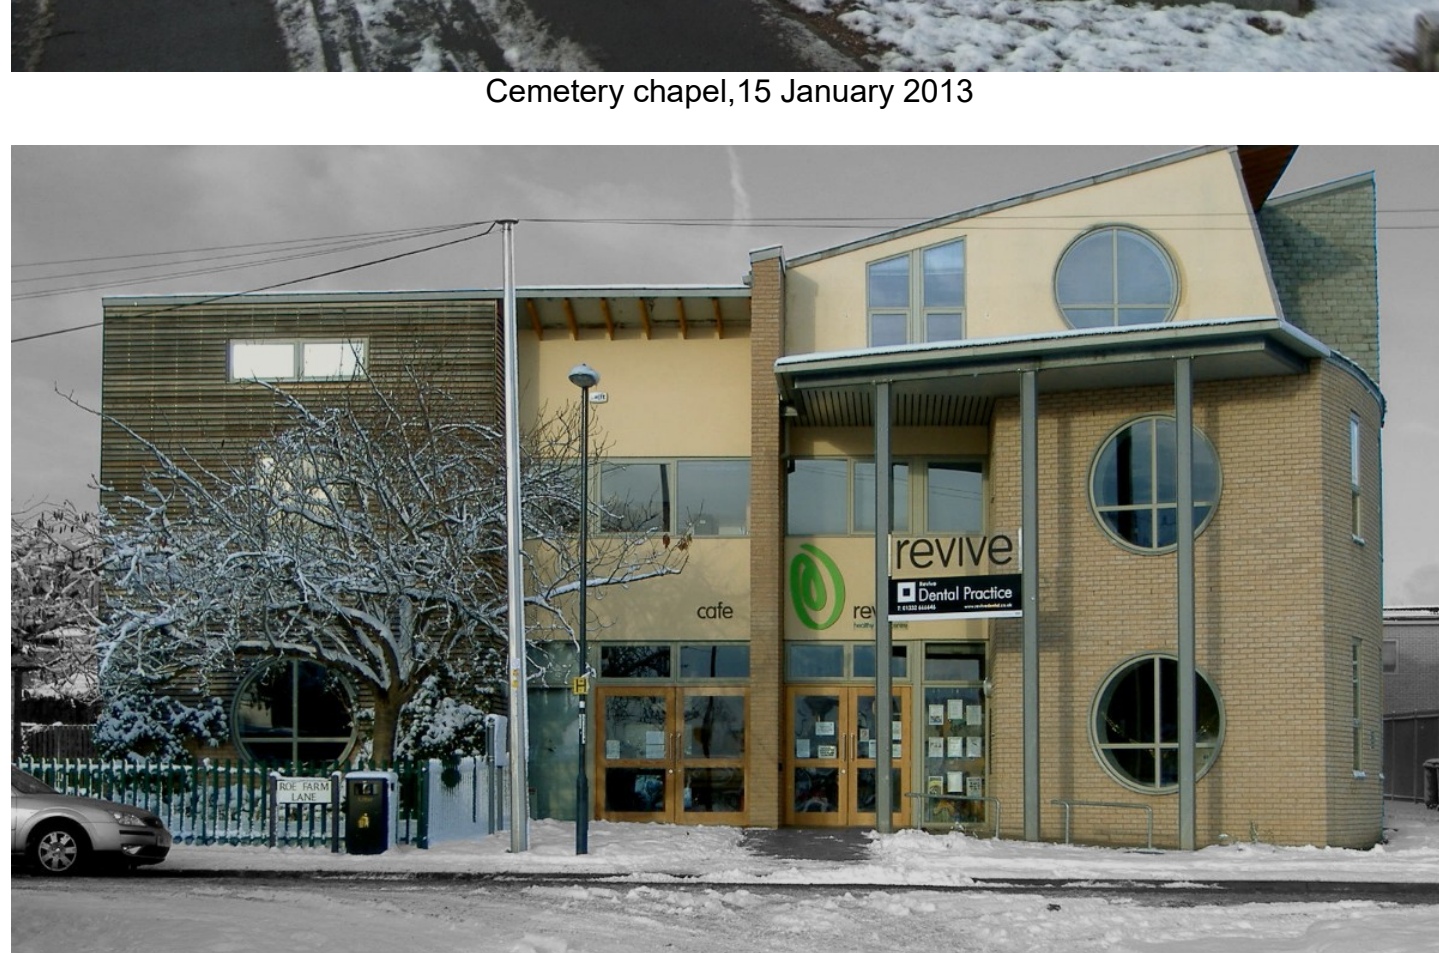

Winter Gallery

In Chaddesden there is as much chance of snow at Easter as there is of snow at Christmas, but snow scenes are popular at this time of year and featured on many Christmas cards, so here are some snow scenes from our collection.

Chaddesden Lane, 24 January 2014

Jasmine Cottage, 24 January 2014

Above and below: St Mary's church

Mosey Yard Plantation and allotments from Chaddesden Park

Chaddesden Park from Valley Road

Two more views of Chaddesden Park

Cemetery chapel, 15 January 2013

Revive Healthy Living Centre, 4 December 2010

Approach ramp to Highfield Lane footbridge, 4 March 2009

Click me to go somewhere warmer!